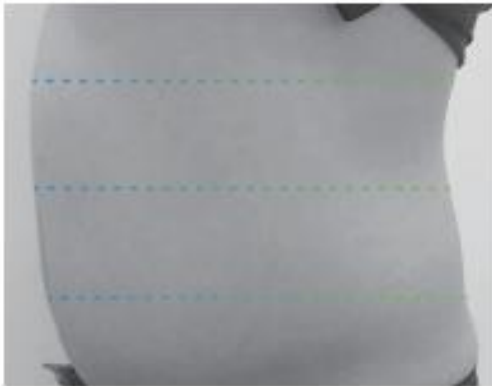

# Volume reduction

Base Line

82 cm

After 10 Sessions

76cm ( **-6cm** )

Base Line (cm)

87 cm

After 12 Sessions (cm)

80.5 cm ( **-6.5cm** )

# Volume reduction

Base Line (cm)

94.1  
96.1  
100.4

After 5 Sessions (cm)

93.9  
93.1  
97.5

Base Line (cm)

90.2  
89.8  
91.6

After 9 Sessions (cm)