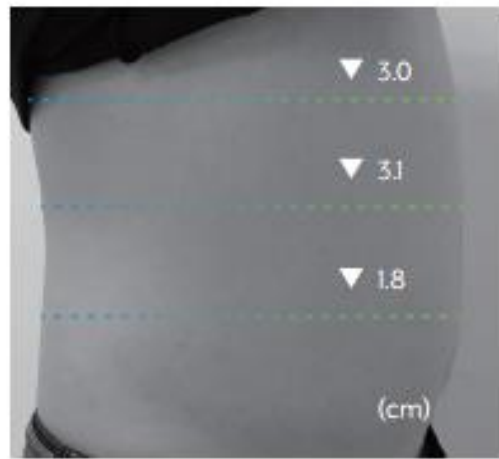

# Volume reduction

Base Line

82 cm

After 10 Sessions

76cm ( **-6cm** )

Base Line (cm)

87 cm

After 12 Sessions (cm)

80.5 cm ( **-6.5cm** )

# Volume reduction

Base Line (cm)

94.1  
96.1  
100.4

After 5 Sessions (cm)

93.9  
93.1  
97.5

Base Line (cm)

90.2  
89.8  
91.6

After 9 Sessions (cm)

87.2  
86.7  
89.8