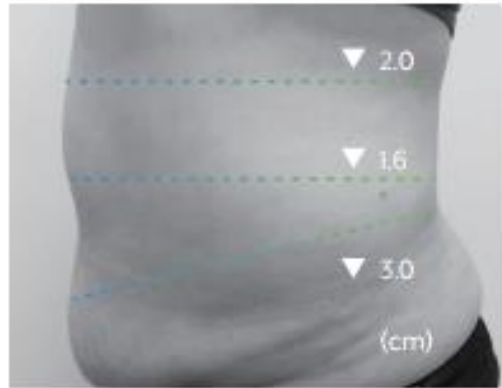

After 9 Sessions (cm)

92.4
96.9
99.0