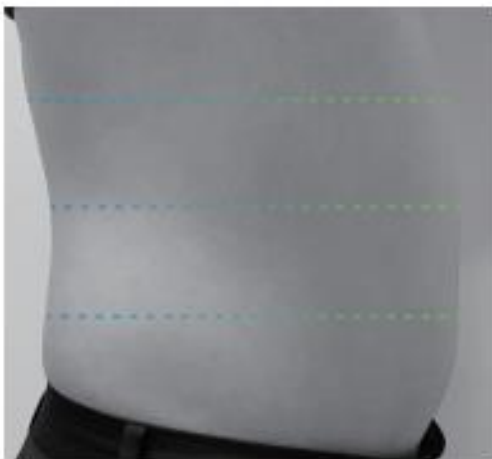

# Volume reduction

Base Line (cm)

94.1  
96.1  
100.4

After 5 Sessions (cm)

93.9  
93.1  
97.5

Base Line (cm)

90.2  
89.8  
91.6

After 9 Sessions (cm)