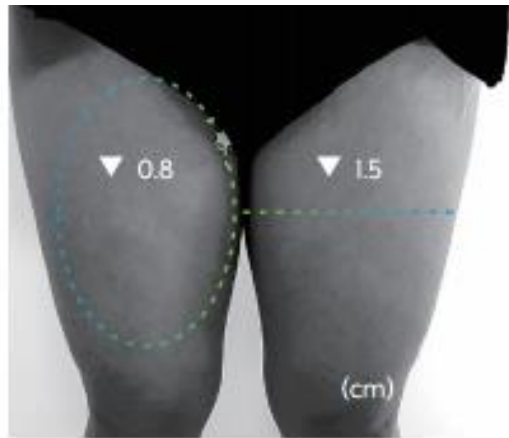

After 1 Session (cm)

55.7 / 54.2