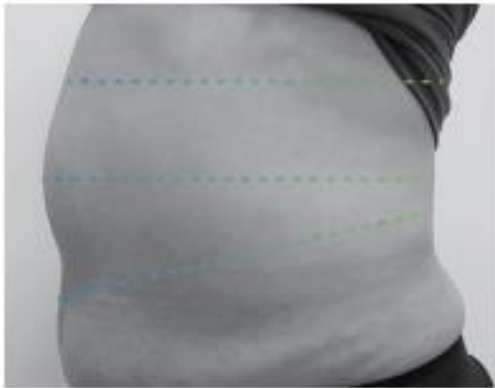

Volume reduction

Base Line (cm)

94.4
98.5
102.0