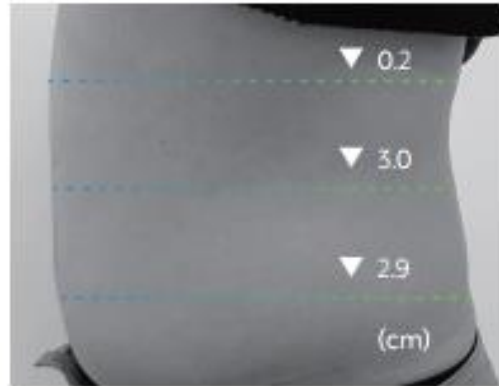

# Volume reduction

Base Line

82 cm

After 10 Sessions

76cm ( **-6cm** )

Base Line (cm)

87 cm

After 12 Sessions (cm)

80.5 cm ( **-6.5cm** )

# Volume reduction

Base Line (cm)

94.1  
96.1  
100.4

After 5 Sessions (cm)

93.9  
93.1  
97.5

Base Line (cm)

90.2  
89.8  
91.6

After 9 Sessions (cm)