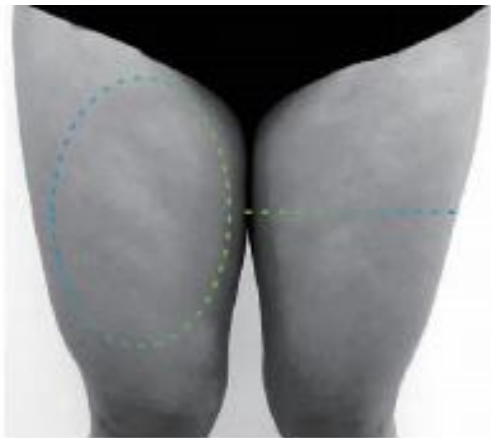

Volume reduction

Base Line (cm)

56.5 / 55.7